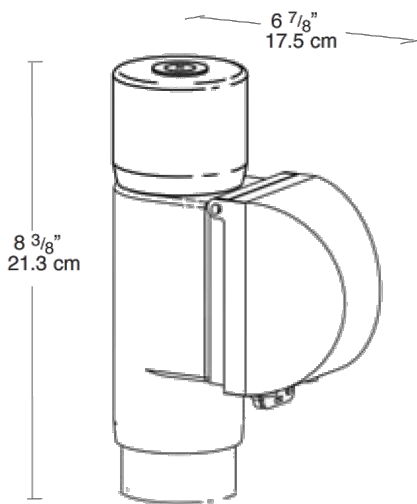

weatherproof cover with Mighty Post Adapter section for use with Mighty Posts for self standing use in the yard. Adapter section and cap made from the same tough ABS as our posts. Fits 2 1/2" pipe for a DIY post. Cap and close up plug supplied.

Color: Black

Weight: 1.1 lbs

Project:	Type:
Prepared By:	Date:

Technical Specifications

Listings

UL Listing:

Suitable for wet locations. Fixtures with ground wire must be used.

Other

GSA Schedule:

Suitable in accordance with FAR Subpart 25.4.

Construction

Set Screw:

Locks cap to post and prevents rotation.

Dimensions

Features

- Clear PVC plastic turtle cover with lockable latch
- Fits all standard rectangular covers
- Close up plug included
- Knockout holes in bottom of Post Adapter for easy wiring
- Mighty Post Adapter extends post height to keep outlets about plants and snow
- Add an electrical box to your Might Post and Lawn Light combo