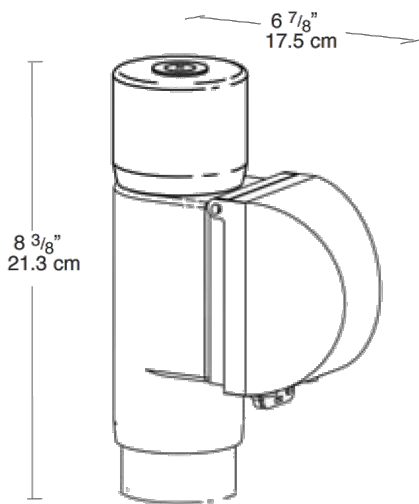

Project:	Type:
Prepared By:	Date:

Technical Specifications

Listings

UL Listing:

Suitable for wet locations. Fixtures with ground wire must be used.

Other

Materials:

Post PVC Cap ABS In-Use Cover Clear PVC MP Adapter ABS Junction Box Polycarbonate.

GSA Schedule:

Suitable in accordance with FAR Subpart 25.4.

Construction

Set Screw:

Locks cap to post and prevents rotation.

Dimensions

Features

- Clear PVC plastic turtle cover with lockable latch
- Fits all standard rectangular covers
- Close up plug included
- Knockout holes in bottom of Post Adapter for easy wiring
- Mighty Post Adapter extends post height to keep outlets about plants and snow
- Add an electrical box to your Might Post and Lawn Light combo