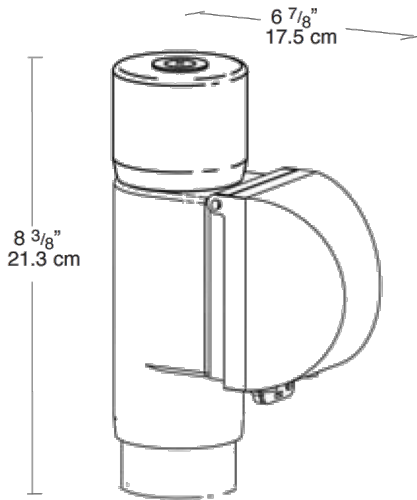

product

weatherproof cover with Mighty Post Adapter section for use with Mighty Posts for self standing use in the yard. Adapter section and cap made from the same tough ABS as our posts. Fits 2 1/2" pipe for a DIY post. Cap and close up plug supplied.

**GSA Schedule:**

Suitable in accordance with FAR Subpart 25.4.

**Construction**

**Set Screw:**

Locks cap to post and prevents rotation.

**Dimensions**

**Features**

- Clear PVC plastic turtle cover with lockable latch
- Fits all standard rectangular covers
- Close up plug included
- Knockout holes in bottom of Post Adapter for easy wiring
- Mighty Post Adapter extends post height to keep outlets about plants and snow
- Add an electrical box to your Might Post and Lawn Light combo