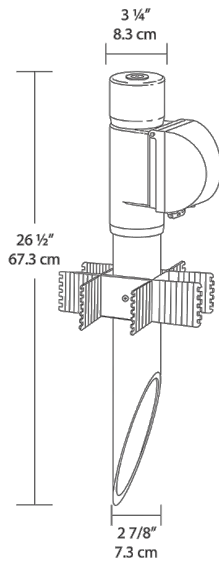

Color: Black

Weight: 3.8 lbs

Project:	Type:
Prepared By:	Date:

Technical Specifications

Listings

UL Listing:

Suitable for wet locations. Fixtures with ground wire must be used.

Other

GSA Schedule:

Suitable in accordance with FAR Subpart 25.4.

Construction

Set Screw:

Locks cap to post and prevents rotation.

Dimensions

Features

- Clear PVC plastic turtle cover with lockable latch
- Fits all standard rectangular covers
- Durable molded ABS Post Adapter
- Close up plug included
- Knockout holes in bottom of Post Adapter for easy wiring
- Mighty Post Adapter extends post height to keep outlets about plants and snow
- Add an electrical box to your Might Post and Lawn Light combo