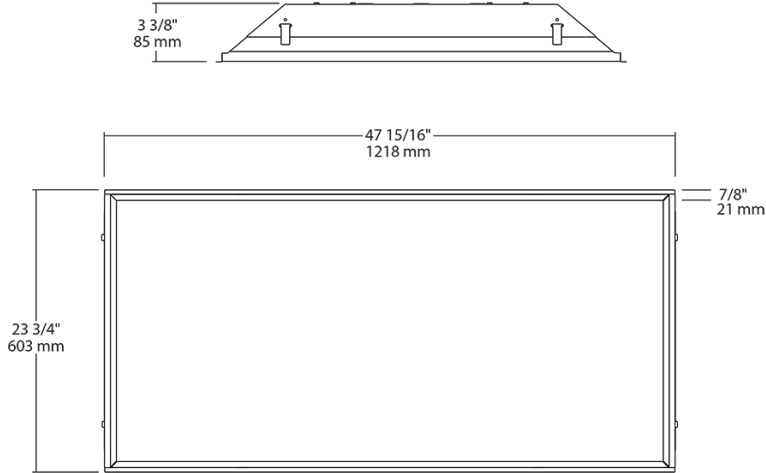

TRLED2X4-37N/D10/E

Dimensions

Features

- High efficiency, low maintenance alternative to fluorescent
- Prismatic lens with diffusion for enhanced optical performance
- 0-10V dimming standard on all models
- Emergency battery backup to provide emergency lighting when power is lost
- Optional recessed mounting kit available
- 100,000-hour LED lifespan
- 5-Year warranty

Ordering Matrix

Family	Size	Watts	Color Temp	Dimming	Battery Backup
TRLED	2X4 = 2' x 4'	37 = 37W 50 = 50W	Y = 3000K (Warm) YN = 3500K (Warm Neutral) N = 4000K (Neutral)	/D10 = Dimmable	/E = 120-277V Battery Backup