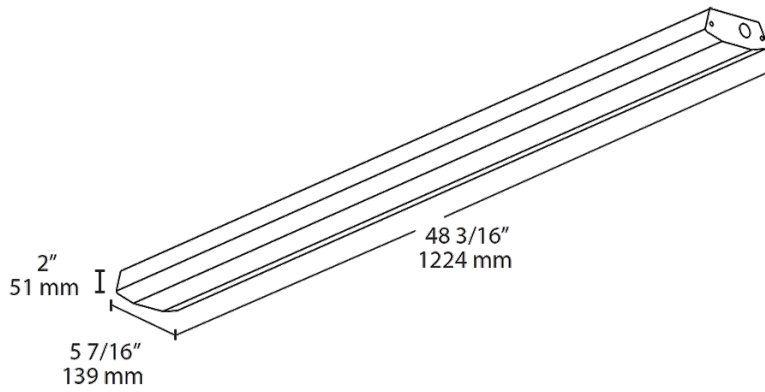

TSLED4-36N/D10/LC

Dimensions

Features

- Diffused lens for smooth light distribution
- 0-10V dimming driver, standard
- 100,000-Hour LED lifespan
- 5 year warranty

Ordering Matrix

Family	Length	Wattage	Color Temp	Dimming	Lightcloud
TSLED	4	36	N	/D10	/LC
	4 = 4 ft	36 = 36W	Blank = 5000K (Cool) N = 4000K (Neutral) YN = 3500K (Warm Neutral) Y = 3000K (Warm)	/D10 = Dimmable	/LC = /LC