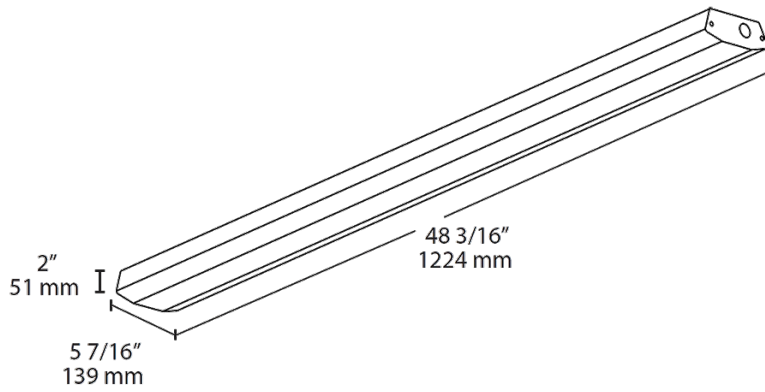

TSLED4-36N/D10/US/BL

Dimensions

Features

- Diffused lens for smooth light distribution
- 0-10V dimming driver, standard
- 100,000-Hour LED lifespan
- 5 year warranty

Ordering Matrix

Family	Length	Wattage	Color Temp	Dimming	Sensor	Bi-Level	Battery Backup
TSLED	4	36	N	/D10	/US	/BL	
	4 = 4 ft	36 = 36W	Blank = 5000K (Cool) N = 4000K (Neutral) YN = 3500K (Warm Neutral) Y = 3000K (Warm)	/D10 = Dimmable	Blank = No Sensor /US = Ultrasonic Sensor	Blank = No Bi-Level /BL = Bi-Level	Blank = No Battery Backup /E2 = 120-277V Backup