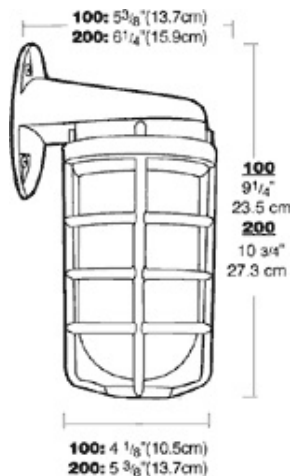

Weight: 2.8 lbs

Project:	Type:
Prepared By:	Date:

Lamp Info		Ballast Info	
Type:	A19	Type:	N/A
Watts:	150W	120V:	N/A
Shape/Size:	N/A	208V:	N/A
Base:	N/A	240V:	N/A
ANSI:	N/A	277V:	N/A
Hours:	N/A	Input Watts:	0W
Lamp Lumens:	N/A		
Efficacy:	N/A		

Electrical

Wattage:

See catalog number chart for maximum wattage with clear glass, colored glass and Permaglobes.

Socket:

Premium porcelain with 150°C 8" leads attached. Fastened with 2 stainless steel screws.

Maximum Watts:

150 watts

Colored Globe Maximum Watts:

100 watts

Construction

Globes:

Supplied with clear heat resistant glass globes unless otherwise stated. Colored and white glass globes available. Unbreakable RAB Permaglobes available in clear and in color.

GSA Schedule:

Suitable in accordance with FAR Subpart 25.4.

Dimensions

Features

- Set screw keeps guard securely in place
- All stainless steel hardware
- Close-up plugs allow Phillips or slotted screwdrivers for easy installation
- High temperature silicone internal gaskets
- Premium porcelain socket with 150C 8" long leads attached