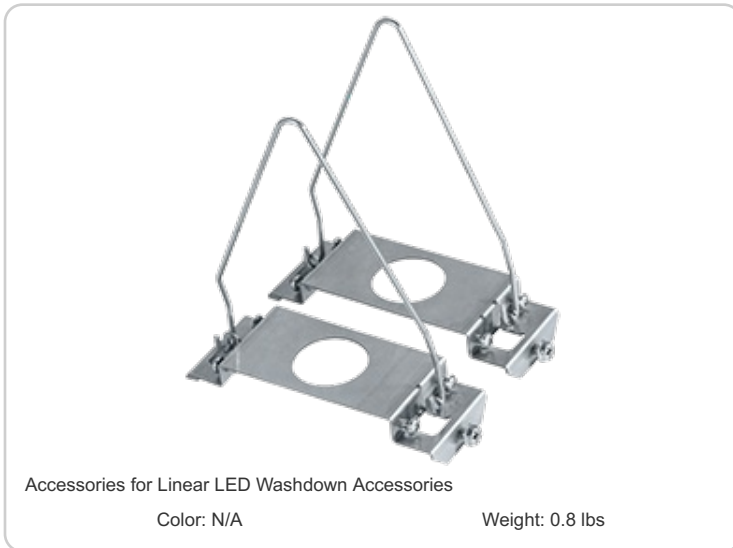

VHOOKSHARK8

Accessories for Linear LED Washdown Accessories

Color: N/A

Weight: 0.8 lbs

Project:	Type:
Prepared By:	Date:

Technical Specifications

Other

Description:

Stainless V-Hook with bracket 4 piece w/ screws for SHARK 8 ft. linear washdown.

Construction

Finish:

Formulated for high-durability and long lasting color.

Dimensions