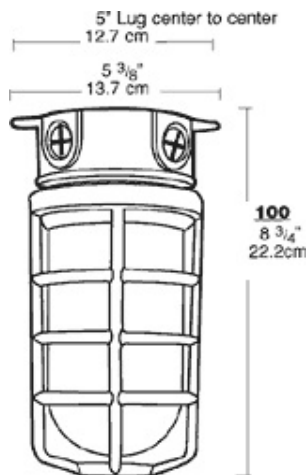

product

Die cast aluminum with built-in 3" junction box and sturdy mounting lugs. Medium base socket, 1/2" or 3/4" NPS hub size and a variety of globes. Lamp supplied.

Color: White

Weight: 4.0 lbs

**Project:**

## Dimensions