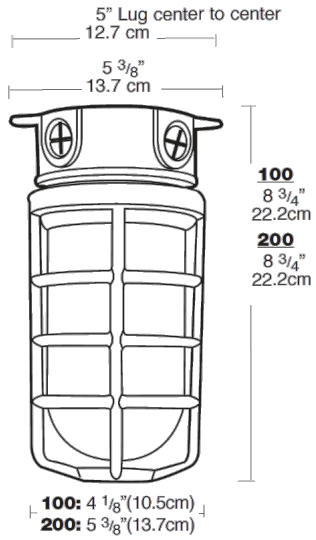

Dimensions

Features

- All stainless steel hardware
- Close-up plugs allow Phillips or slotted screwdrivers for easy installation
- Junction box with sturdy mounting lugs
- UL Listed for use with 90°C supply wiring OK for use in dwellings and wet locations
- High temperature silicone internal gaskets
- Premium porcelain socket with 150C 8" long leads
- Clear heat resistant glass globes standard Polycarbonate Permaglobes available