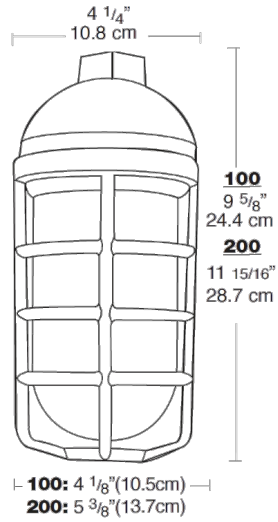

Dimensions

Features

- All stainless steel hardware
- Close-up plugs allow Phillips or slotted screwdrivers for easy installation
- Junction box with sturdy mounting lugs
- UL Listed for use with 90°C supply wiring OK for use in dwellings and wet locations
- High temperature silicone internal gaskets
- Premium porcelain socket with 150C 8" long leads
- Clear heat resistant glass globes standard Polycarbonate Permaglobes available