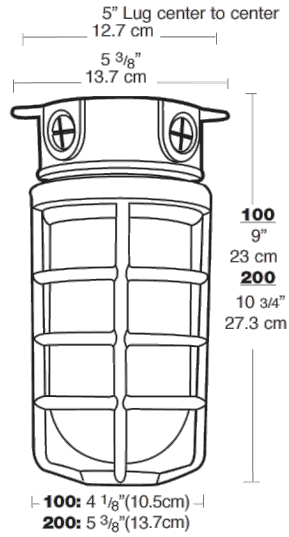

Color: Natural

Weight: 4.4 lbs

<b>Project:</b>	<b>Type:</b>
<b>Prepared By:</b>	<b>Date:</b>

Lamp Info		Ballast Info	
Type:	A19	Type:	N/A
Watts:	300W	120V:	N/A
Shape/Size:	N/A	208V:	N/A
Base:	N/A	240V:	N/A
ANSI:	N/A	277V:	N/A
Hours:	N/A	Input Watts:	0W
Lamp Lumens:	N/A		
Efficacy:	N/A		

**Die Cast Guard:**

Supplied with one piece die cast guard with set screw.

**Electrical**

**Maximum Watts:**

300 watts

**Colored Globe Maximum Watts:**

200 watts.

**Other**

## Dimensions