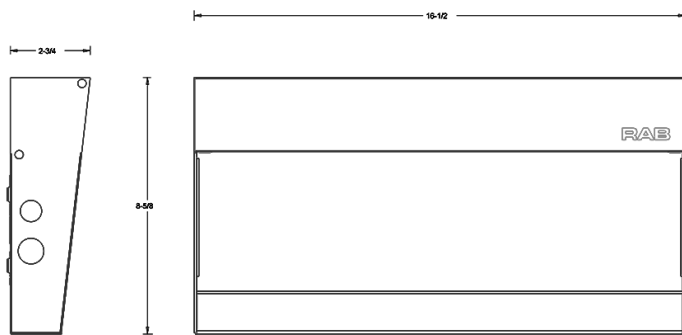

Dimensions

Features

Ultra-economy wall pack with a sleek, contemporary look
Covers footprint of large-sized HID wall packs

Ordering Matrix

Family	Lumen Package	Color Temp	Options
W17	150L		/PCU
	30L = Small (2900lm, 30W) 36L = Small (3600lm, 33W) 55L = Medium (5500lm, 50W) 75L = Medium (7500lm, 69W) 90L = Medium (9000lm, 86W) 150L = Large (15000lm, 139W)	Blank = 5000K (Cool) Y = 3000K (Warm)	Blank = No Option /PCU = 120-277V Button Photocell