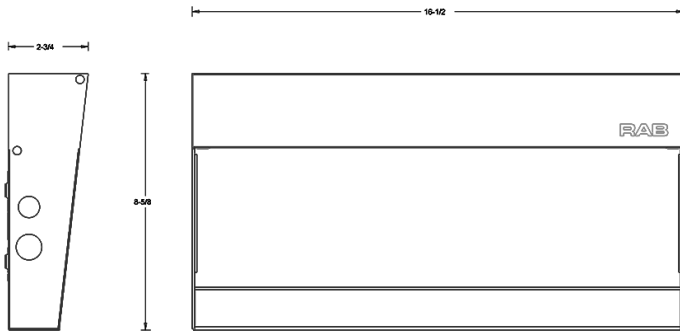

Dimensions

Features

- Ultra-economy wall pack with a sleek, contemporary look
- Covers footprint of large-sized HID wall packs

Ordering Matrix

Family	Lumen Package	Color Temp	Options
W17	150L	N	/PCU
	30L = Small (2900lm, 30W) 36L = Small (3600lm, 33W) 55L = Medium (5500lm, 50W) 75L = Medium (7500lm, 69W) 90L = Medium (9000lm, 86W) 150L = Large (15000lm, 139W)	Blank = 5000K (Cool) N = 4000K (Neutral) Y = 3000K (Warm)	Blank = No Option /PCU = 120-277V Button Photocell