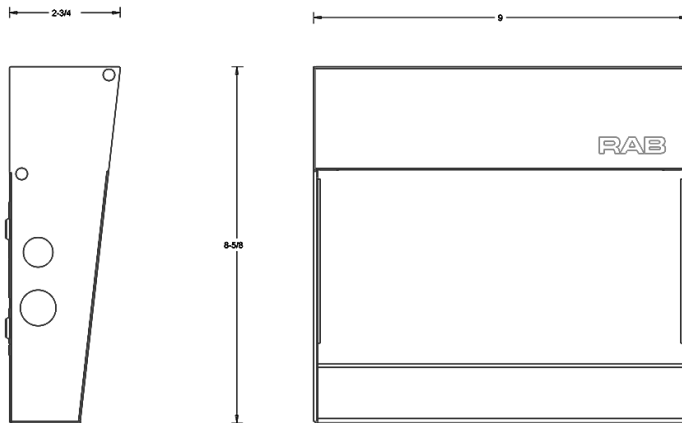

Dimensions

Features

- Ultra-economy wall pack with a sleek, contemporary look
- Covers footprint of small HID wall packs
- Available in various lumen packages

Ordering Matrix

Family	Lumen Package	Color Temp	Options
W17	30L		/PCU
	30L = Small (2900lm, 30W) 36L = Small (3600lm, 33W) 55L = Medium (5500lm, 50W) 75L = Medium (7500lm, 69W) 90L = Medium (9000lm, 86W) 150L = Large (15000lm, 139W)	Blank = 5000K (Cool) Y = 3000K (Warm)	Blank = No Option /PCU = 120-277V Button Photocell