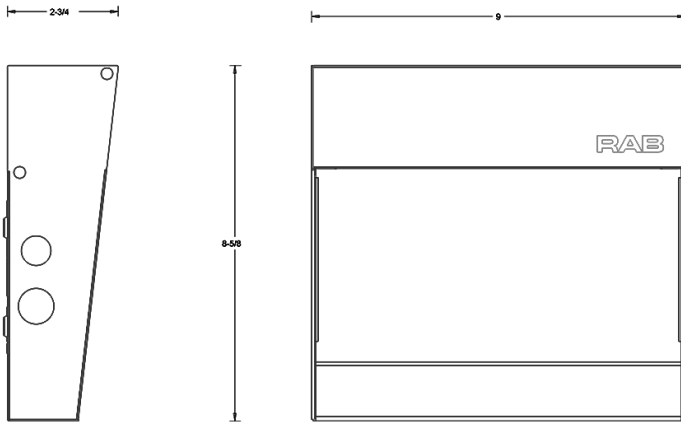

Dimensions

Features

- Ultra-economy wall pack with a sleek, contemporary look
- Covers footprint of small HID wall packs
- Available in various lumen packages

Ordering Matrix

Family	Lumen Package	Color Temp	Options
W17	30L	N	/PCU
	30L = Small (2900lm, 30W) 36L = Small (3600lm, 33W) 55L = Medium (5500lm, 50W) 75L = Medium (7500lm, 69W) 90L = Medium (9000lm, 86W) 150L = Large (15000lm, 139W)	Blank = 5000K (Cool) N = 4000K (Neutral) Y = 3000K (Warm)	Blank = No Option /PCU = 120-277V Button Photocell