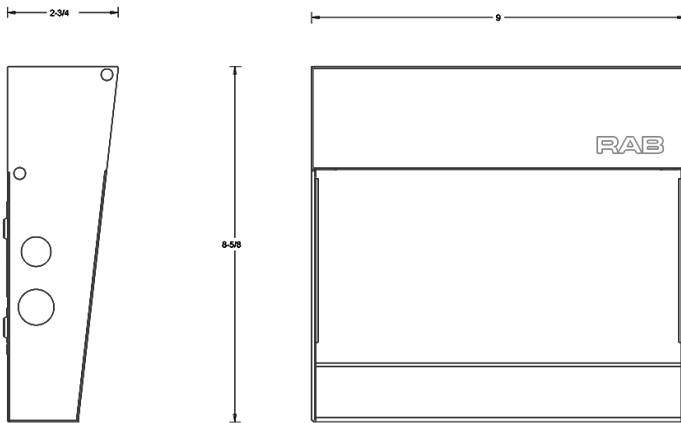

Dimensions

Features

- Ultra-economy wall pack with a sleek, contemporary look
- Covers footprint of small HID wall packs
- Available in various lumen packages

Ordering Matrix

Family	Lumen Package	Color Temp	Options
W17	30L	N	
	30L = Small (2900lm, 30W) 36L = Small (3600lm, 33W) 55L = Medium (5500lm, 50W) 75L = Medium (7500lm, 69W) 90L = Medium (9000lm, 86W) 150L = Large (15000lm, 139W)	Blank = 5000K (Cool) N = 4000K (Neutral) Y = 3000K (Warm)	Blank = No Option /PCU = 120-277V Button Photocell