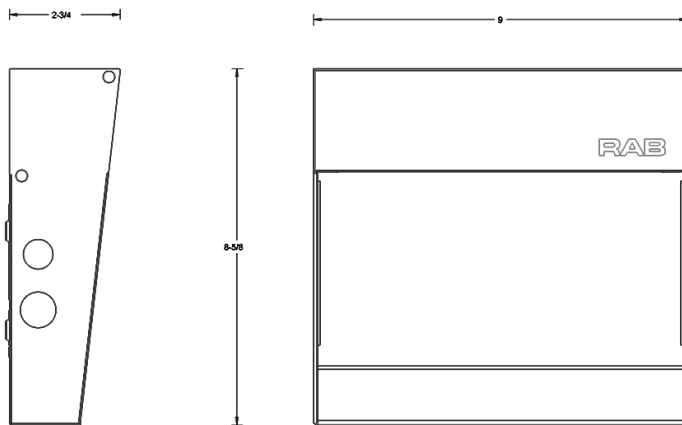

Dimensions

Features

- Ultra-economy wall pack with a sleek, contemporary look
- Covers footprint of small HID wall packs
- Available in various lumen packages

Ordering Matrix

Family	Lumen Package	Color Temp	Options
W17	36L		/PCU
	30L = Small (2900lm, 30W) 36L = Small (3600lm, 33W) 55L = Medium (5500lm, 50W) 75L = Medium (7500lm, 69W) 90L = Medium (9000lm, 86W) 150L = Large (15000lm, 139W)	Blank = 5000K (Cool) Y = 3000K (Warm)	Blank = No Option /PCU = 120-277V Button Photocell