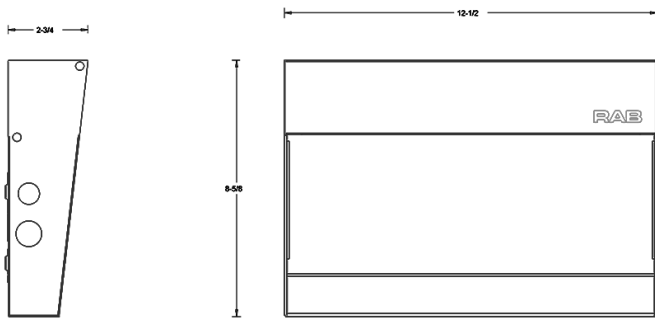

Dimensions

Features

- Ultra-economy wall pack with a sleek, contemporary look
- Covers footprint of medium-sized HID wall packs
- Available in various lumen packages

Ordering Matrix

Family	Lumen Package	Color Temp	Options
W17	55L		/PCU
	30L = Small (2900lm, 30W) 36L = Small (3600lm, 33W) 55L = Medium (5500lm, 50W) 75L = Medium (7500lm, 69W) 90L = Medium (9000lm, 86W) 150L = Large (15000lm, 139W)	Blank = 5000K (Cool) Y = 3000K (Warm)	Blank = No Option /PCU = 120-277V Button Photocell