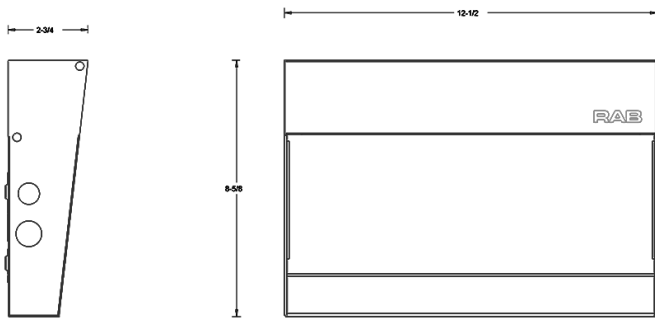

Dimensions

Features

- Ultra-economy wall pack with a sleek, contemporary look
- Covers footprint of medium-sized HID wall packs
- Available in various lumen packages

Ordering Matrix

Family	Lumen Package	Color Temp	Options
W17	75L		/PCU
	30L = Small (2900lm, 30W) 36L = Small (3600lm, 33W) 55L = Medium (5500lm, 50W) 75L = Medium (7500lm, 69W) 90L = Medium (9000lm, 86W) 150L = Large (15000lm, 139W)	Blank = 5000K (Cool) Y = 3000K (Warm)	Blank = No Option /PCU = 120-277V Button Photocell