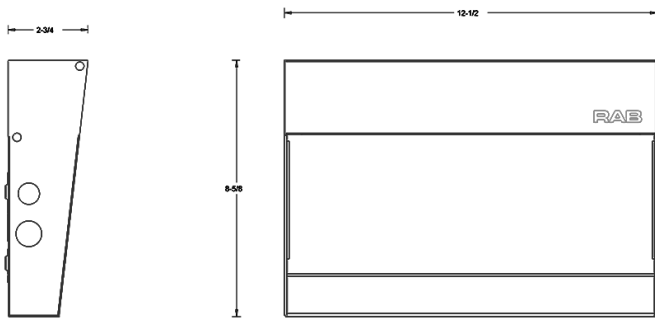

Dimensions

Features

- Ultra-economy wall pack with a sleek, contemporary look
- Covers footprint of medium-sized HID wall packs
- Available in various lumen packages

Ordering Matrix

Family	Lumen Package	Color Temp	Options
W17	75L	Y	/PCU
	30L = Small (2900lm, 30W) 36L = Small (3600lm, 33W) 55L = Medium (5500lm, 50W) 75L = Medium (7500lm, 69W) 90L = Medium (9000lm, 86W) 150L = Large (15000lm, 139W)	Blank = 5000K (Cool) Y = 3000K (Warm)	Blank = No Option /PCU = 120-277V Button Photocell