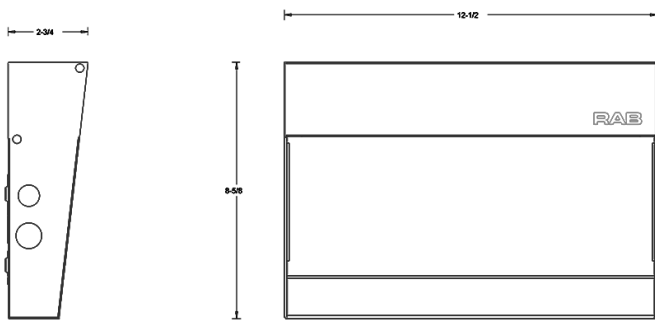

Dimensions

Features

- Ultra-economy wall pack with a sleek, contemporary look
- Covers footprint of medium-sized HID wall packs
- Available in various lumen packages

Ordering Matrix

| Family | Lumen Package | Color Temp | Options |
|--------|--|--|---|
| W17 | 75L | Y | |
| | 30L = Small (2900lm, 30W) 36L = Small (3600lm, 33W) 55L = Medium (5500lm, 50W) 75L = Medium (7500lm, 69W) 90L = Medium (9000lm, 86W) 150L = Large (15000lm, 139W) | Blank = 5000K (Cool) Y = 3000K (Warm) | Blank = No Option /PCU = 120-277V Button Photocell |