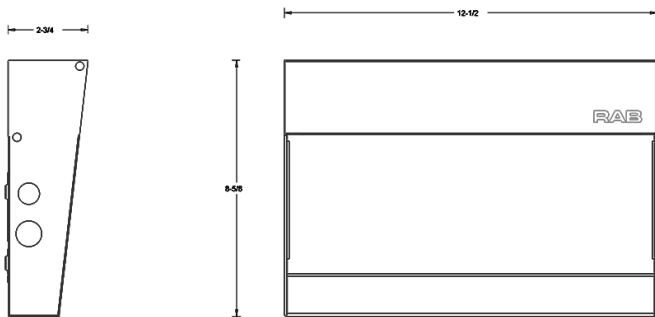

Dimensions

Features

- Ultra-economy wall pack with a sleek, contemporary look
- Covers footprint of medium-sized HID wall packs
- Available in various lumen packages

Ordering Matrix

Family	Lumen Package	Color Temp	Options
W17	90L	N	
	30L = Small (2900lm, 30W) 36L = Small (3600lm, 33W) 55L = Medium (5500lm, 50W) 75L = Medium (7500lm, 69W) 90L = Medium (9000lm, 86W) 150L = Large (15000lm, 139W)	Blank = 5000K (Cool) N = 4000K (Neutral) Y = 3000K (Warm)	Blank = No Option /PCU = 120-277V Button Photocell