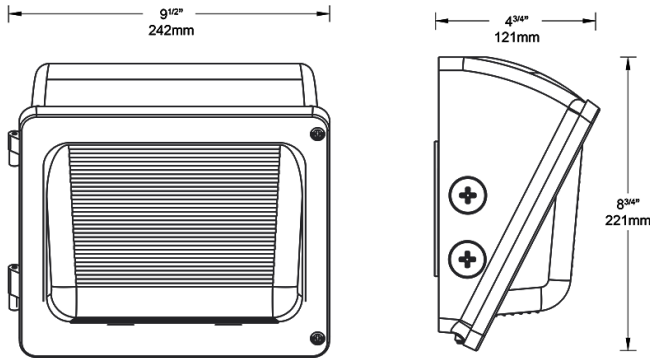

Dimensions

Features

- Economy-grade wall pack with traditional look
- Covers footprint of small HID wall packs
- Available in various lumen packages
- Integrated 0-10V dimming
- 50,000-Hour LED lifespan