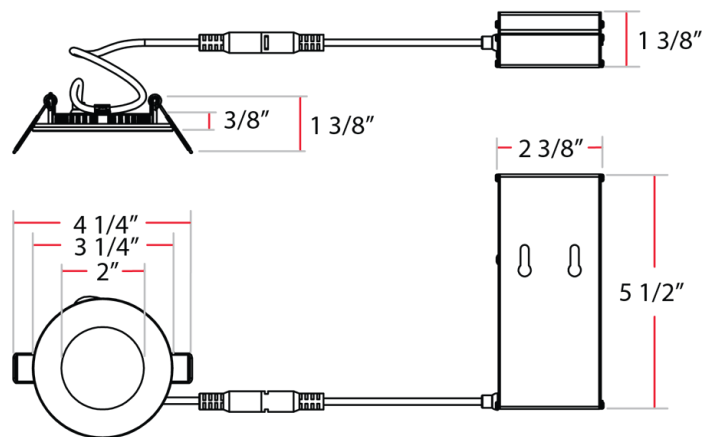

Minimum Compartment Size

Length x Width x Height [in]	Lamp Quantity
6.0 x 6.0 x 8.5	1

Case and Pallet Dimensions

	QTY	LENGTH	WIDTH	HEIGHT
CASE	6	9.29	7.91	6.54
PALLET	1350	4.29	2.36	58.82

Dimension

Features