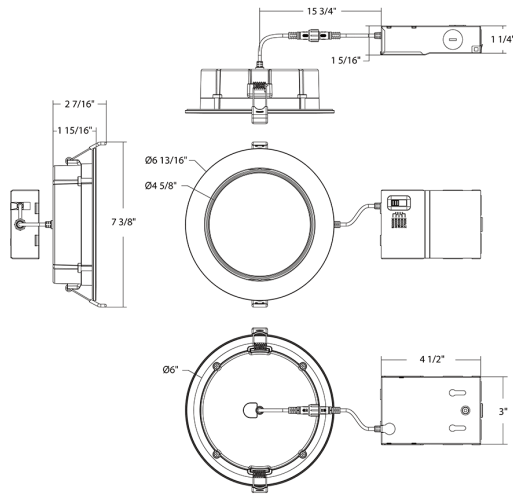

Technical Specifications (continued)

Construction

Material:

Plastic

Trim Style:

Smooth Trim

Shape:

Round

Mounting:

Recessed ceiling

Operating Temperature Range:

-20°C - 40°C (-4°F - 104°F)

Other

Warranty:

RAB warrants that our LED products will be free from defects in materials and workmanship for a period of five (5) years from the date of delivery to the end user, including coverage of light output, color stability, driver performance and fixture finish. RAB's warranty is subject to all terms and conditions found at rablighting.com/warranty.

Dimensions

Features

- Shallow baffle trim provides extremely thin depth for shallow ceiling installation
- Flexible 360° rotation and 25° tilt for any direction illumination
- 5 color temperatures in 1 SKU (2700K, 3000K, 3500K, 4000K, 5000K)
- No recessed housing or J-box required
- IC and airtight rated

Ordering Matrix

Family	Size	Shape	Wattage	CRI/Color Temp	Voltage	Finish	Trim
WFRLA	6	R	12	9FA	120	W	S
	4 = 4" 6 = 6"	R = Round	8 = 8W 12 = 12W	9FA = 90 CRI, Field Adjustable	120 = 120V	W = White	S = Smooth