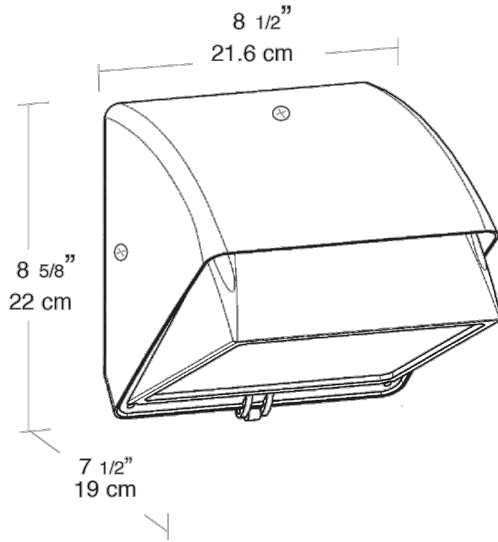

Construction

Housing:

Die cast aluminum, 1/2" NPS tapped top, both sides and back for conduit or photocontrol. Hinged refractor. Continuous one piece silicone rubber gasket.

Reflector:

Semi-Specular anodized aluminum, removable for installation. Symmetrical light pattern maximizes distance between fixtures.

GSA Schedule:

Suitable in accordance with FAR Subpart 25.4.

Patents:

Pat. D440,683.

Dimensions

Features

- Precision die cast aluminum housing with durable polyester powder coating
- Easy access conduit openings & ballasts for fast internal wiring
- Long life lamp included
- Silicone gasket remains in place during relamping
- Cutoff glare shield for "friendly" lighting
- Hinged door swings open and remains captive for easy relamping