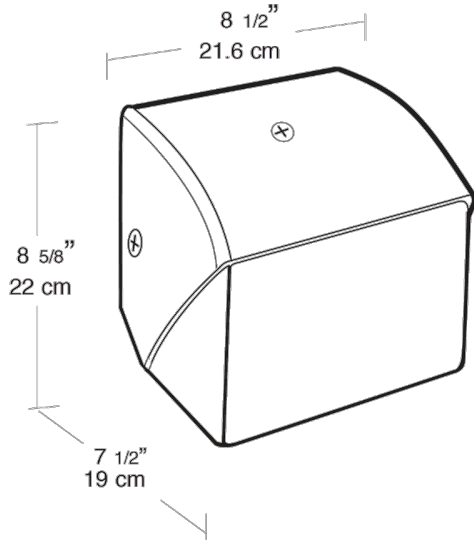

Conduit Openings:

Top, side, and back.

Template:

Drilling template for easy wall box mounting.

Dimensions

Features

- Emergency battery backup meets NEC requirement
- Test button for required maintenance checks
- Indicator light illuminates when charging
- Maintenance free NiCad battery has 7-10 year life
- Hinged door frame opens and remains captive for easy relamping
- Top, side and back conduit openings
- CFL lamp included