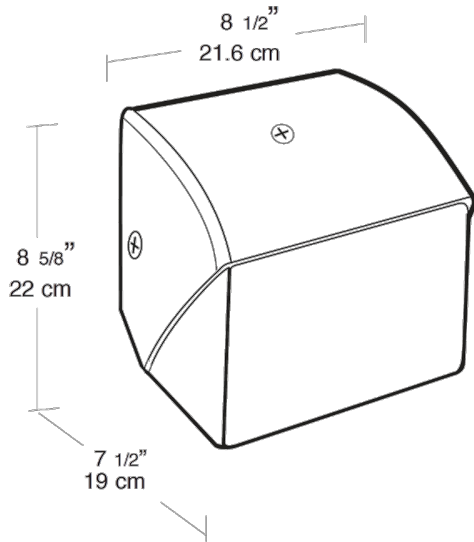

Die cast aluminum, 1/2" NPS tapped top, both sides and back for conduit or photocontrol. Hinged refractor. Continuous one piece silicone rubber gasket.

**Reflector:**

Semi-Specular anodized aluminum, removable for installation. Symmetrical light pattern maximizes distance between fixtures.

**Template:**

Drilling template for easy wall box mounting.

## Dimensions