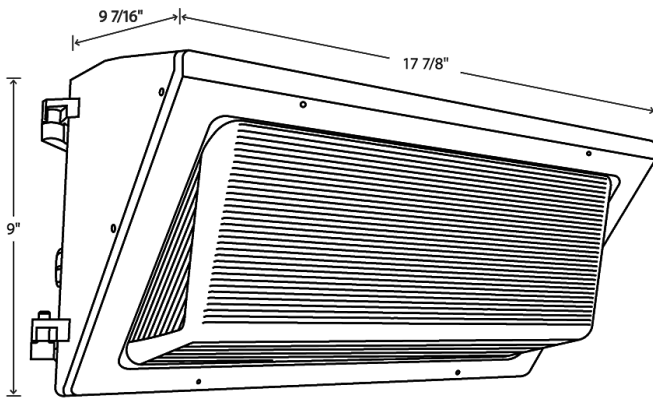

Technical Specifications (continued)

Construction

Lens:

Tempered glass

Mounting:

Wall mount

Finish:

Formulated for high durability and long-lasting color

Green Technology:

Mercury and UV free. RoHS-compliant components.

Other

5 Yr Limited Warranty:

The RAB 5-year, limited warranty covers light output, driver performance and paint finish. RAB's warranty is subject to all terms and conditions found at rablighting.com/warranty.

Equivalency:

Equivalent to 400W Metal Halide

Buy American Act Compliance:

RAB values USA manufacturing! Upon request, RAB may be able to manufacture this product to be compliant with the Buy American Act (BAA). Please contact customer service to request a quote for the product to be made BAA compliant.

Dimensions

Features

- IP65 Rated
- 100,000-Hour LED lifespan
- 5-Year, Limited Warranty

Ordering Matrix

Family	Wattage
WP3XFU	120
	120 = 120/100/80W
	150 = 150/130/100W