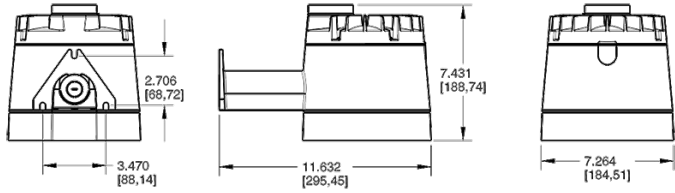

Dimensions

Features

- Widespread light distribution illuminates large areas
- Vandal-resistant
- High-impact polycarbonate lens
- Rugged die-cast aluminum housing withstands harsh environments
- 100,000-hour LED lifespan